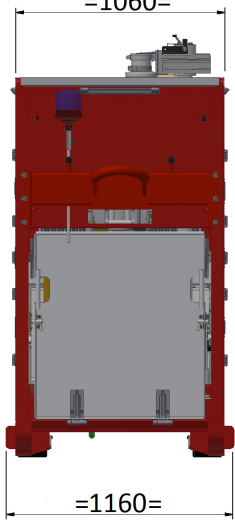

HydroSub 250 IFV

Depending on hook arm system

4700

=1060=

=1160=

1920
1450