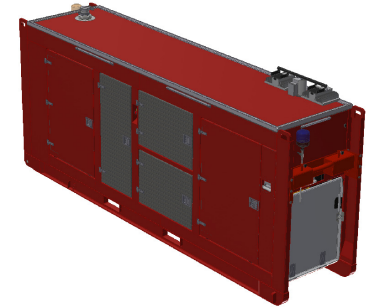

HydroSub 250 IFV

Depending on hook arm system

4700

=1060=

=1160=

1920
1450