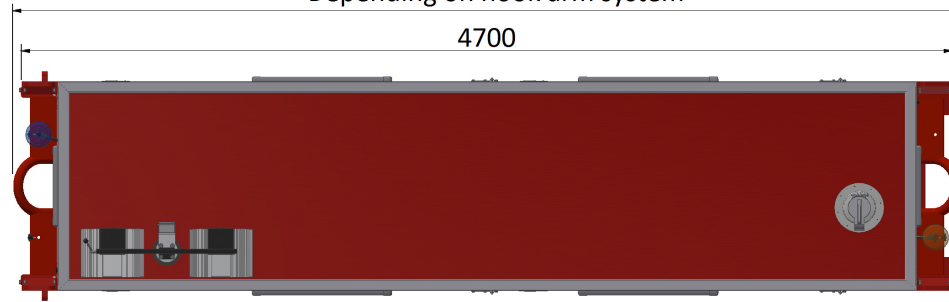

HydroSub 250 IFV

Depending on hook arm system

4700

=1060=

=1160=

1920
1450