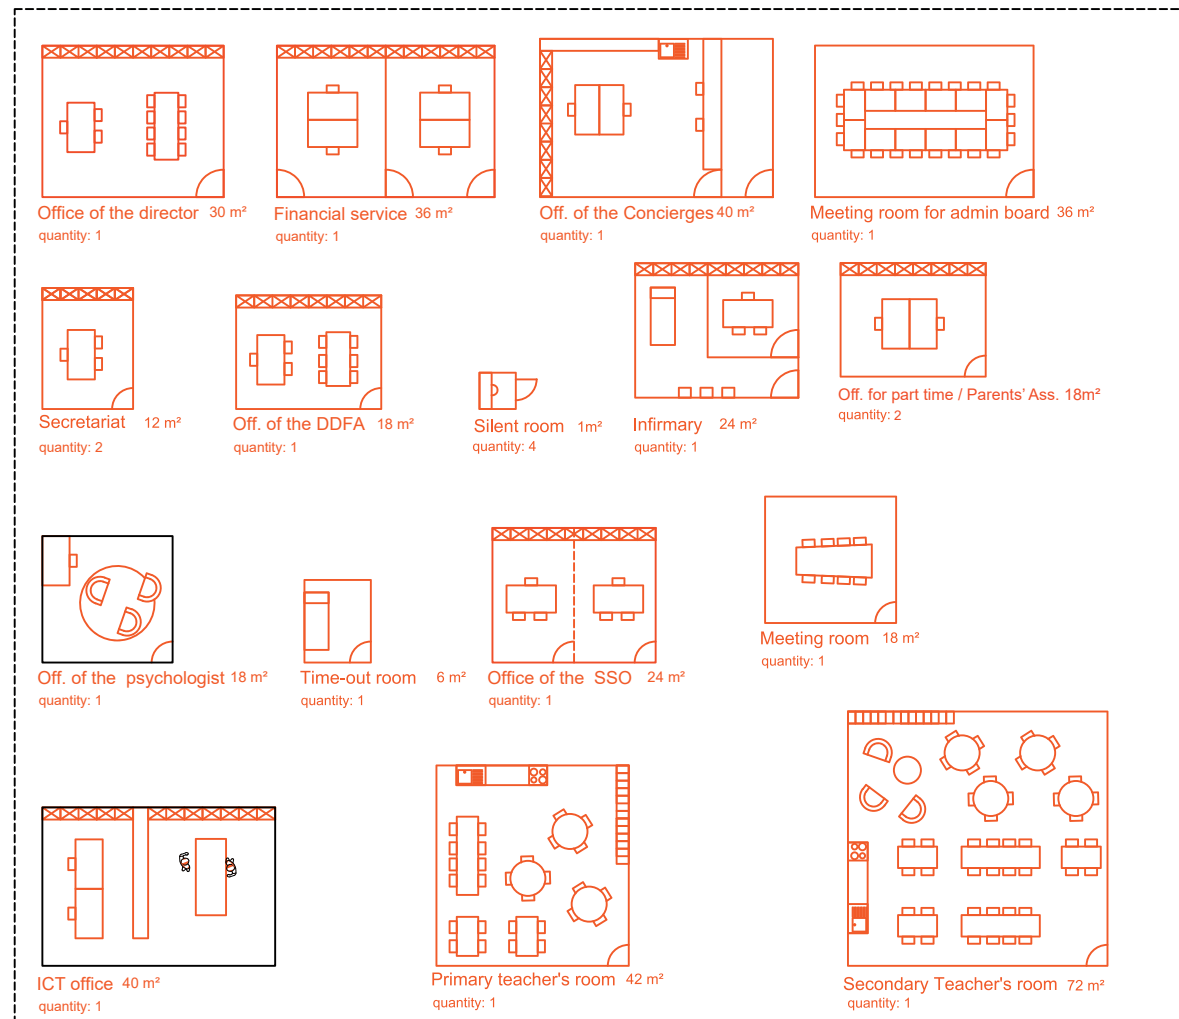

General administration 594 m²

Administration 468 m²

Sanitary 23 m²

Service rooms 78 m²

Nursery 276 m²

Classrooms 180 m²

Sanitary 15 m²

Collective rooms 63 m²