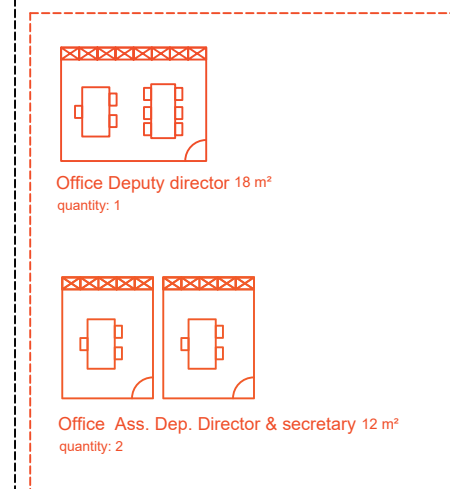

Classrooms 810 m²

Service rooms 62 m²

Sanitary 64 m²

Collective rooms 114 m²

Sports

Sports infrastructure 432 m²

Sport Sanitary 45 m²

Administration

Administration 42 m²

Adm. Sanitary 10 m²

Service rooms 9 m²

Secondary 2.718 m²

Classrooms

Classrooms 1.953 m²

Classroom 54 m²
L1 (30 students class)
quantity: 2

Classroom 36 m²
L1 (20 students class)
quantity: 1