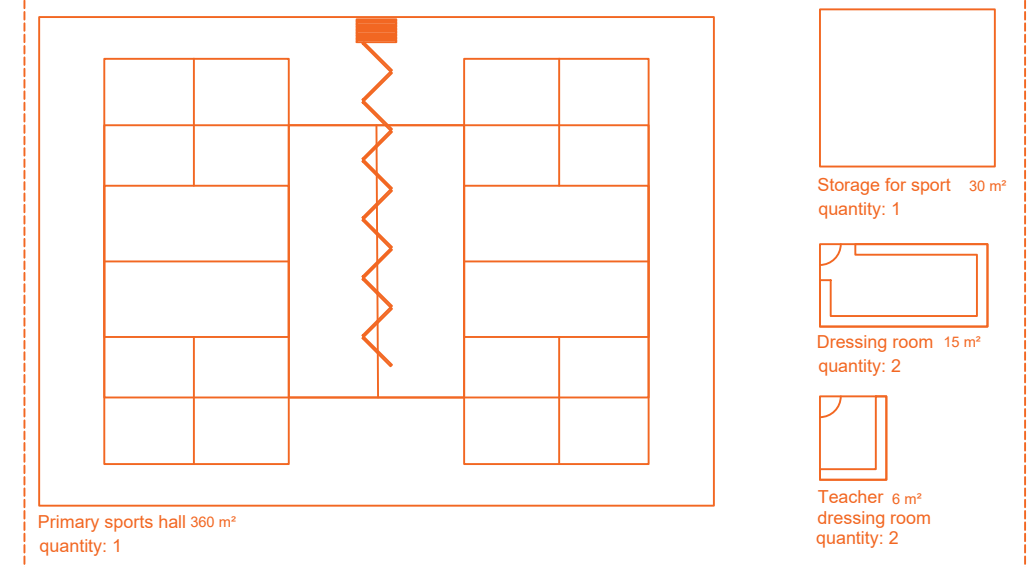

Classrooms 810 m²

Service rooms 62 m²

Sanitary 64 m²

Collective rooms 114 m²

Sports

Sports infrastructure 432 m²

Sport Sanitary 45 m²

Administration