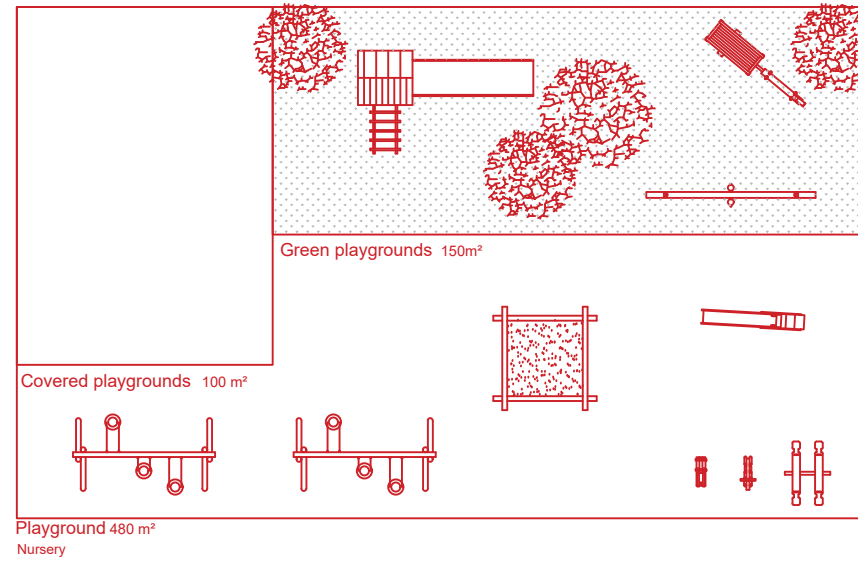

Service rooms 18 m²

Nursery outdoor spaces 480 m²

Outdoor spaces