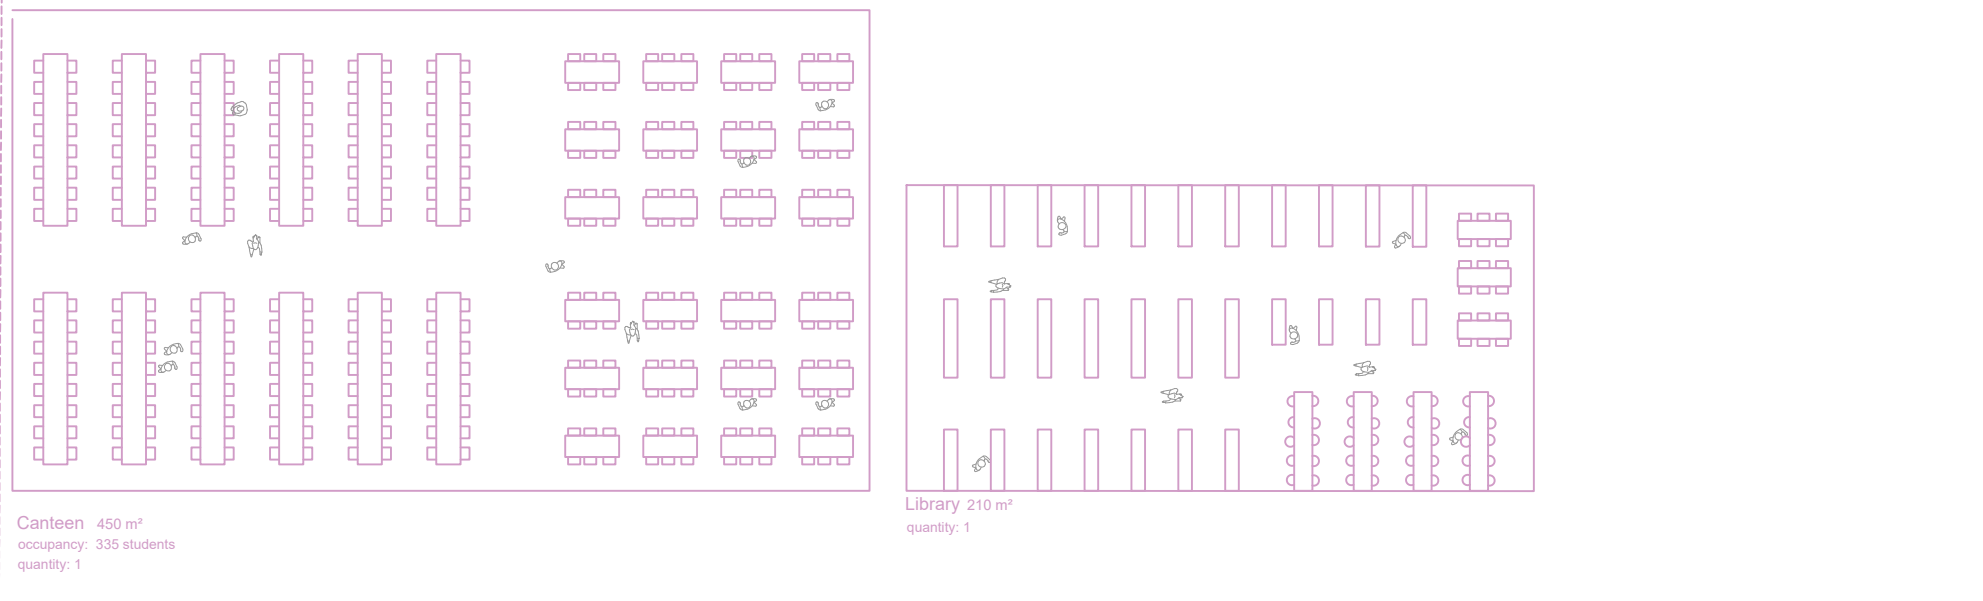

Shared spaces 955 m²

Collective rooms 660 m²