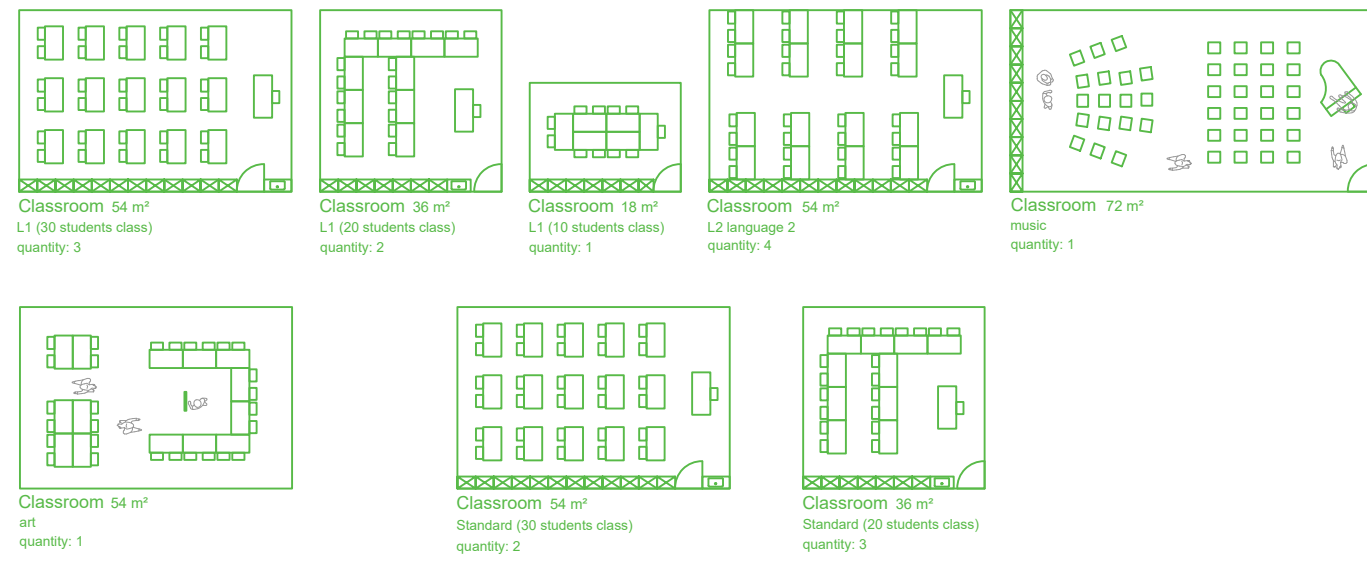

Classrooms 810 m²

Service rooms 62 m²

Sanitary 64 m²

Collective rooms 114 m²

Sports

Sports infrastructure 432 m²

Sport Sanitary 45 m²

Administration