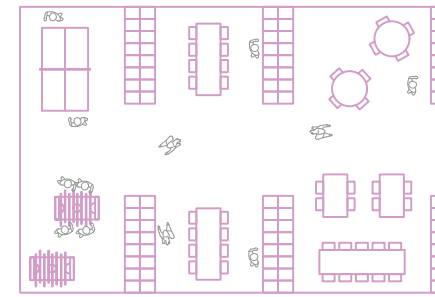

Hall and Locker S4-S7 120 m²
occupancy: 256 lockers
quantity: 1

Administration

Administration 174 m²

Adm. Sanitary 10 m²