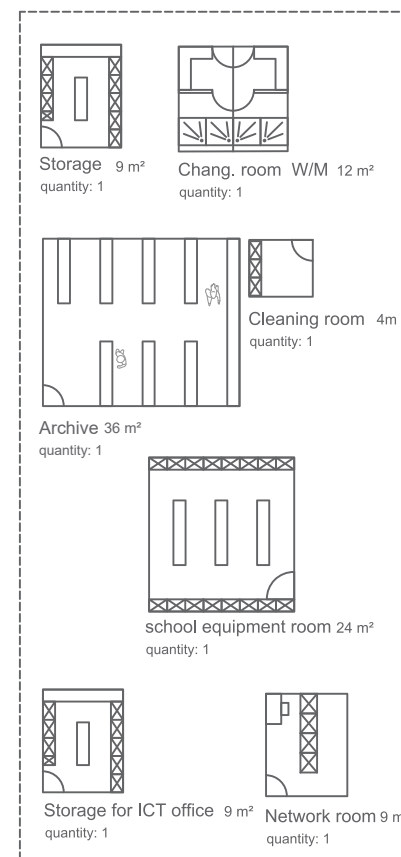

General administration 594 m²

Administration 468 m²

Sanitary 23 m²

Service rooms 78 m²

Nursery 276 m²

Classrooms 180 m²

Sanitary 15 m²

Collective rooms 63 m²

Classrooms 810 m²

Service rooms 62 m²

Sanitary 64 m²

Collective rooms 114 m²

Sports

Sports infrastructure 432 m²

Sport Sanitary 45 m²

Administration

Administration 42 m²

Adm. Sanitary 10 m²

Service rooms 9 m²

Secondary 2.718 m²

Classrooms

Classrooms 1.953 m²

Classroom 54 m²
L1 (30 students class)
quantity: 2

Classroom 36 m²
L1 (20 students class)
quantity: 1

Classroom 36 m²
Standard (20 students class)
quantity: 4

Classroom 18 m²
Standard (10 students class)
quantity: 4

Service rooms 179 m²

Cleaning room 4m²
quantity: 2

Storage ICT 9 m²
quantity: 1

Storage music 9 m²
quantity: 1