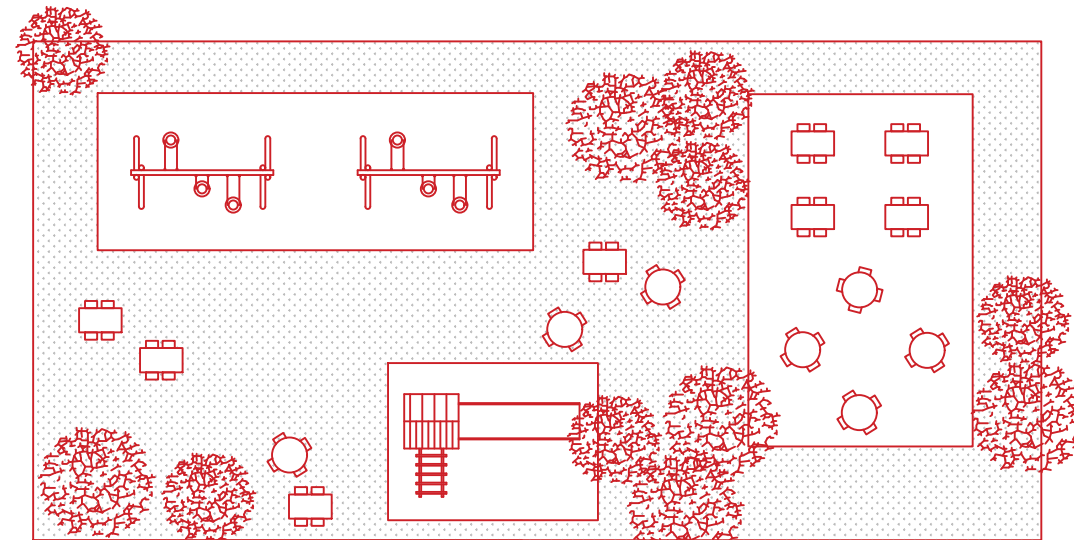

Green playground P3/P5 550m²