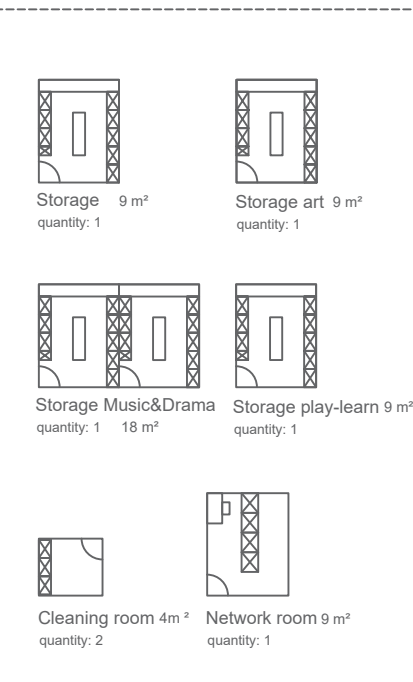

Classrooms 810 m²

Service rooms 62 m²

Sanitary 64 m²

Collective rooms 114 m²

Sports

Sports infrastructure 432 m²

Sport Sanitary 45 m²

Administration