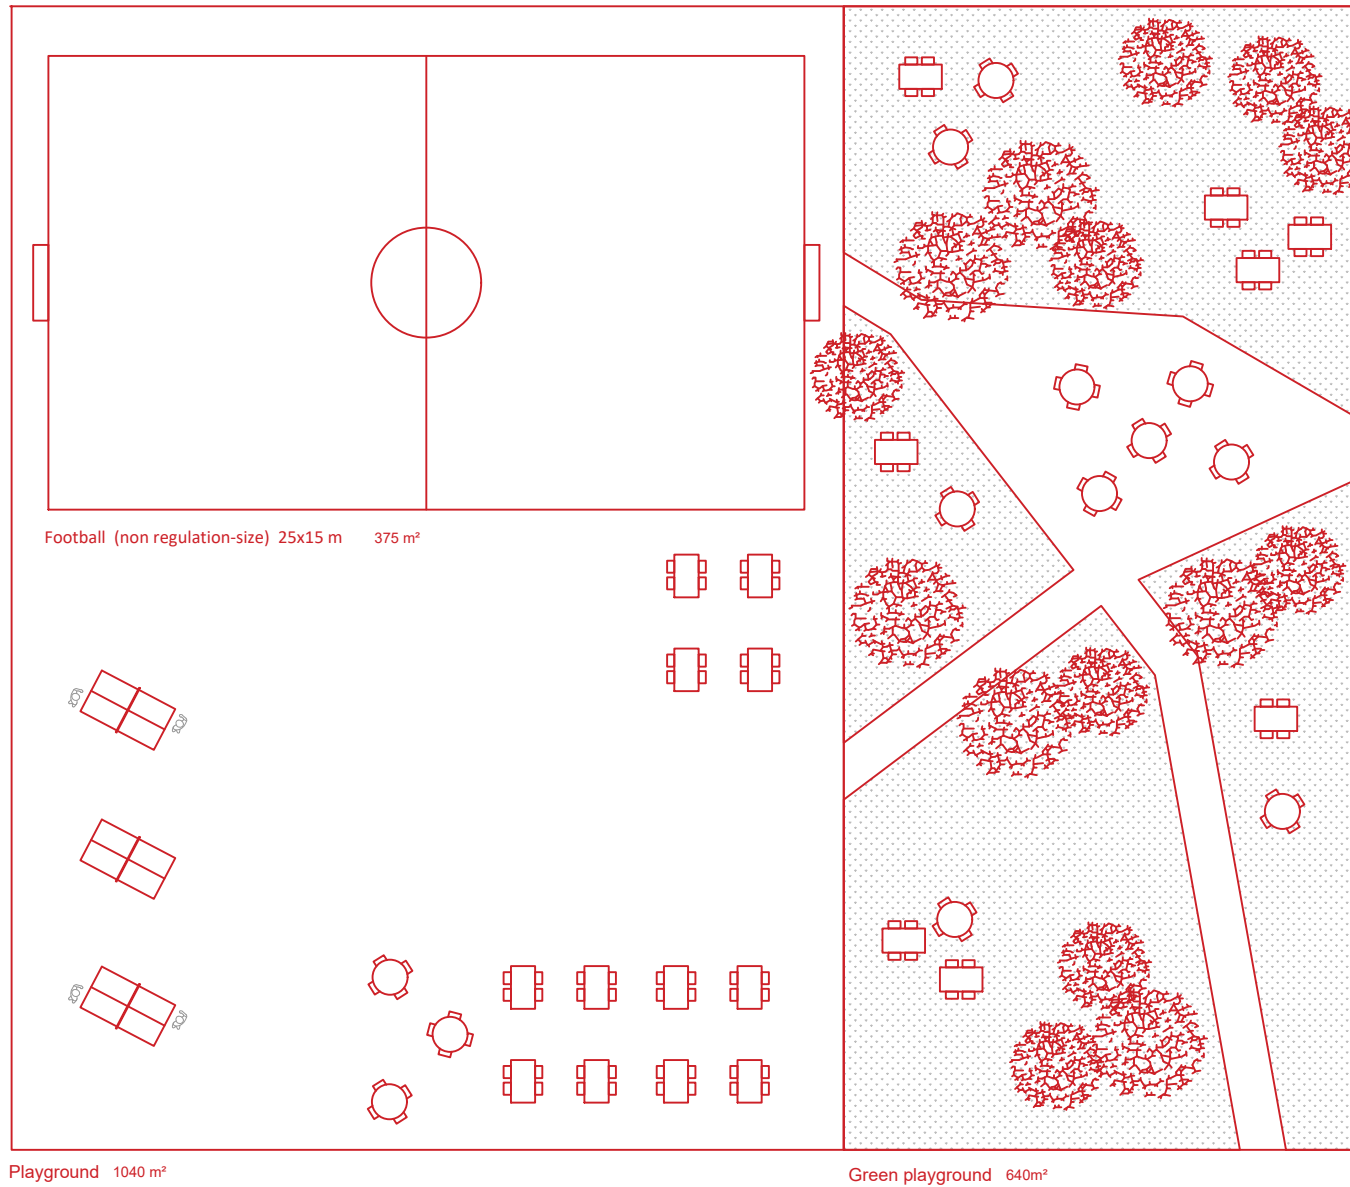

Adm. Sanitary 10 m²

Ladies toilets 5 m²
quantity: 1

Mens toilets 5 m²
quantity: 1

Secondary outdoor spaces 1.680 m²

Outdoor spaces

Shared spaces 955 m²

Collective rooms 660 m²

Service rooms 289 m²

Sanitary 6 m²

Shared outdoor spaces 1.711 m²

Outdoor spaces

Zone for EU flags 30m²

Bike parking 432 m²
Total bike parking: 240 bikes

Outdoor storage 3 x 20m²

Logistics zone 200m²

Special parking 120m²