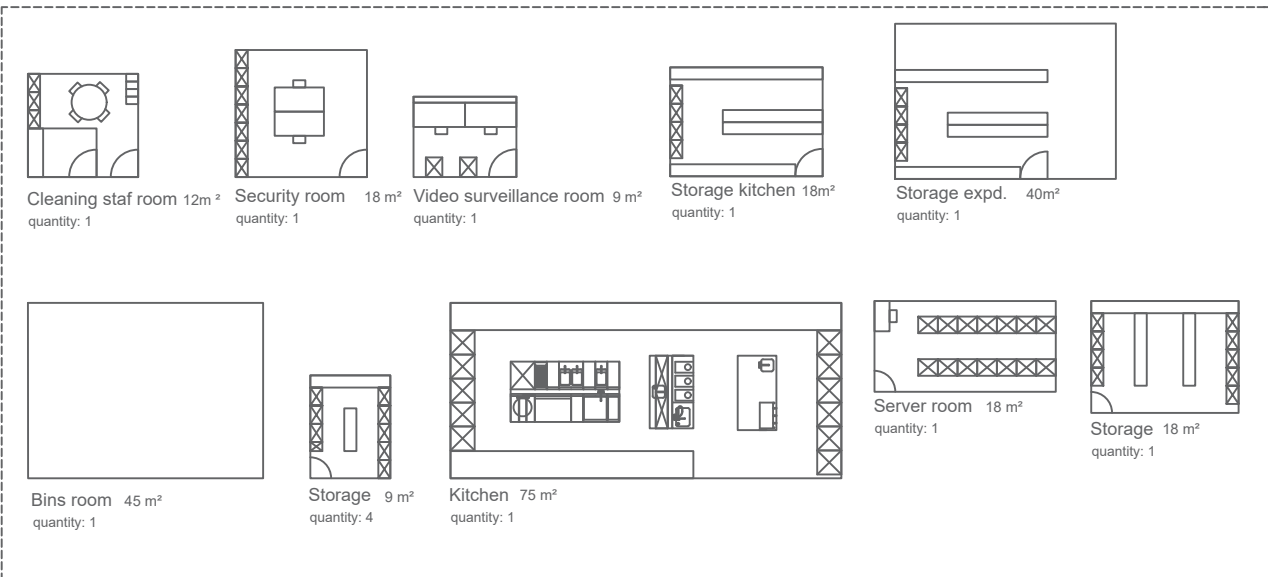

Sanitary 6 m²

Shared outdoor spaces 1.711 m²

Outdoor spaces

Zone for EU flags 30m²

Bike parking 432 m²
Total bike parking: 240 bikes

Outdoor storage 3 x 20m²

Logistics zone 200m²

Special parking 120m²