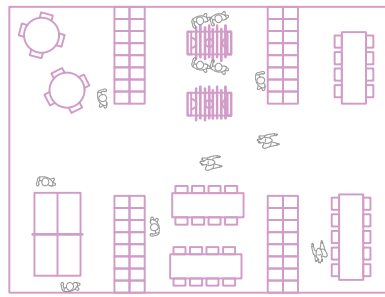

Entrance and hall S1-S3 110 m²
occupancy: 192 lockers
quantity: 1