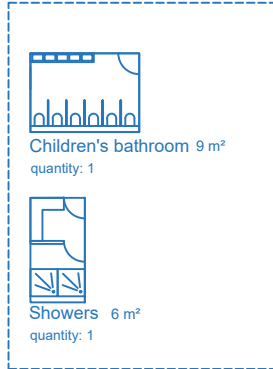

General administration 594 m²

Administration 468 m²

Sanitary 23 m²

Service rooms 78 m²

Nursery 276 m²

Classrooms 180 m²

Sanitary 15 m²

Collective rooms 63 m²

Classrooms 810 m²

Service rooms 62 m²

Sanitary 64 m²

Collective rooms 114 m²

Sports

Sports infrastructure 432 m²

Sport Sanitary 45 m²

Administration