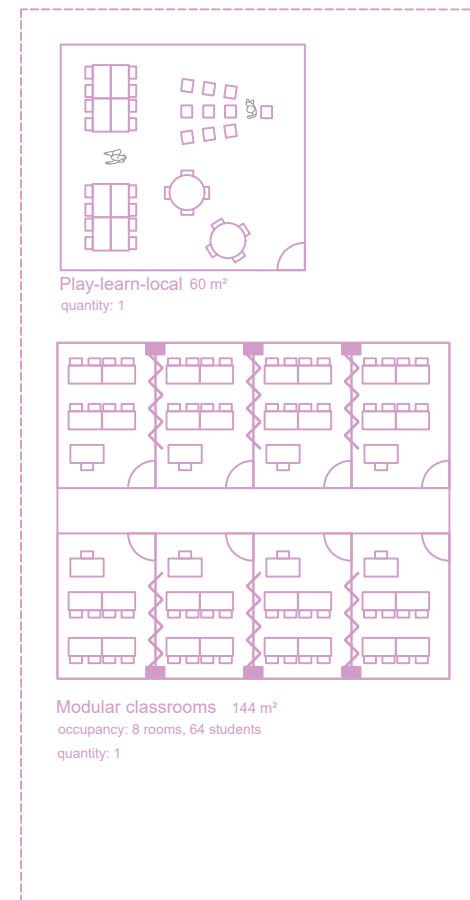

Classrooms 810 m²

Service rooms 62 m²

Sanitary 64 m²

Collective rooms 114 m²

Sports

Sports infrastructure 432 m²

Sport Sanitary 45 m²

Administration

Administration 42 m²

Adm. Sanitary 10 m²

Service rooms 9 m²

Secondary 2.718 m²

Classrooms

Classrooms 1.953 m²

Classroom 54 m²
L1 (30 students class)
quantity: 2

Classroom 36 m²
L1 (20 students class)
quantity: 1

Classroom 36 m²
Standard (20 students class)
quantity: 4

Classroom 18 m²
Standard (10 students class)
quantity: 4

Service rooms 179 m²

Cleaning room 4m²
quantity: 2

Storage ICT 9 m²
quantity: 1

Storage music 9 m²
quantity: 1